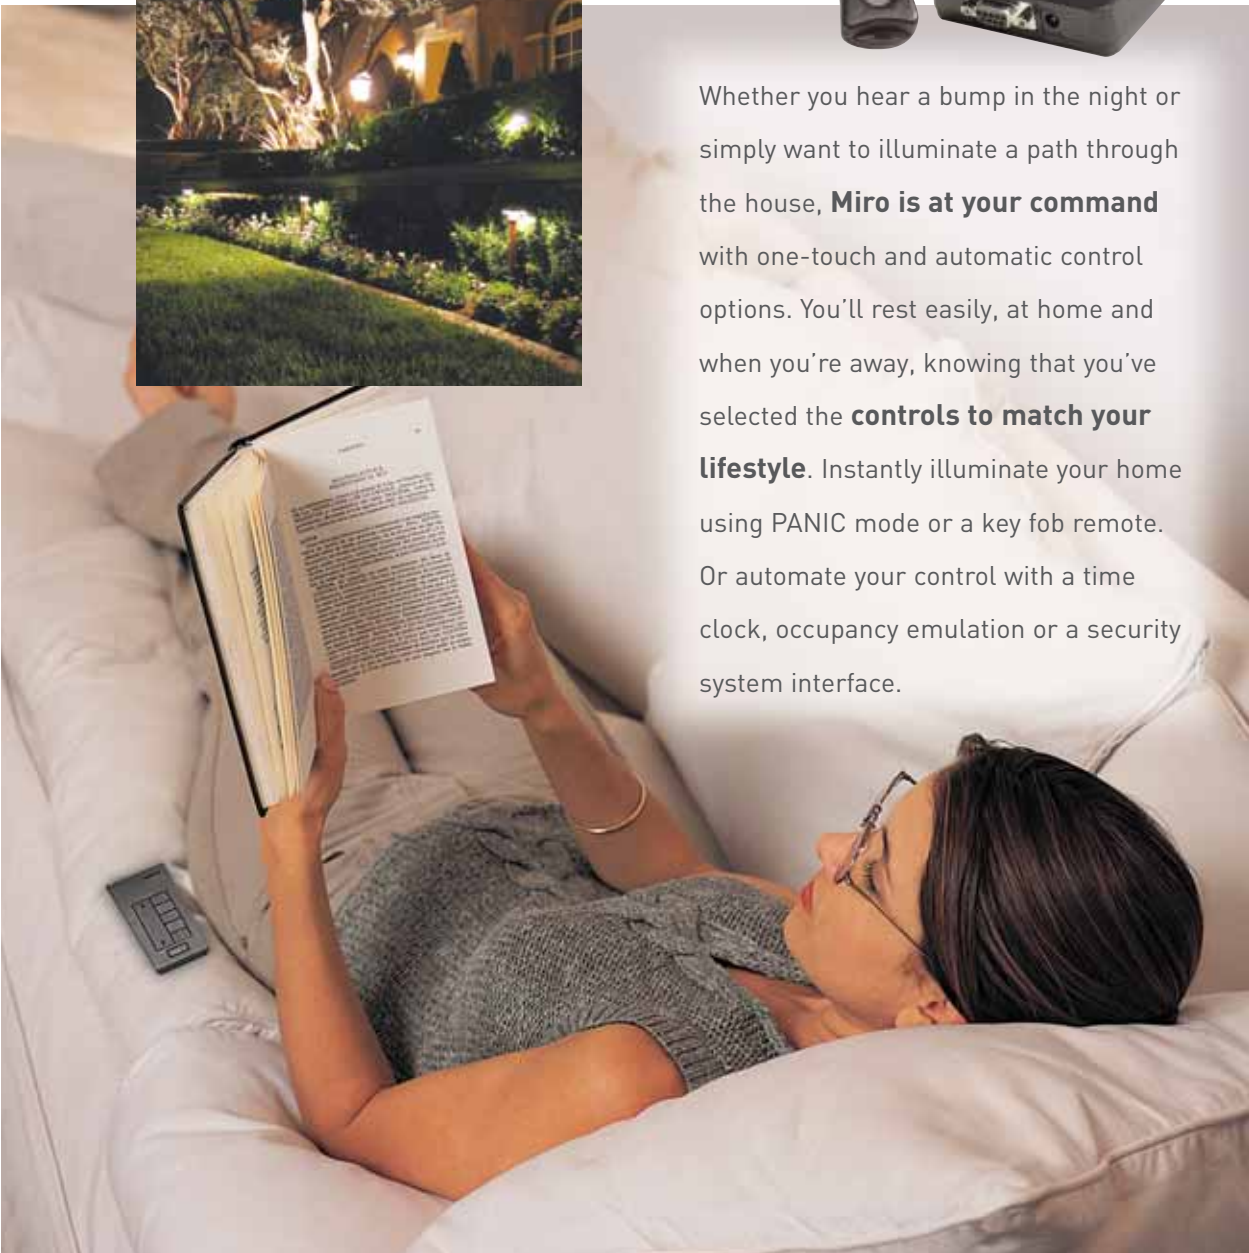

# Experience the **comfort** and **convenience** of Miro

**It couldn't be easier** to create just the right lighting for entertaining, watching television and movies or spending time with family and friends. Miro lets you set the stage for living using **intelligent** programmable controls. Extend scene control to lamps and appliances, harnessing **innovative** wireless technology. Reduce your power bills using dimming and whole house controls. From the wall, the tabletop or the palm of your hand, you'll be able to tap into all the functionality of Miro.

# Increase your family's safety and security

Whether you hear a bump in the night or simply want to illuminate a path through the house, **Miro is at your command** with one-touch and automatic control options. You'll rest easily, at home and when you're away, knowing that you've selected the **controls to match your lifestyle**. Instantly illuminate your home using PANIC mode or a key fob remote. Or automate your control with a time clock, occupancy emulation or a security system interface.