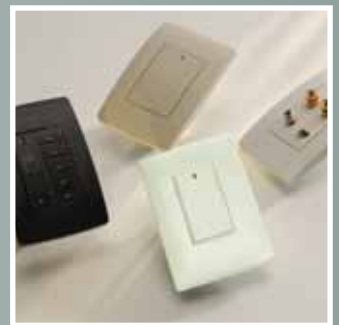

Unparalleled quality, support and affordability

- Watt Stopper/Legrand provides support and tools every step of the way to help you design and install your Miro system
- Winner of **Electronic House** Product-of-the-Year award
- Five-year warranty
- UL listed